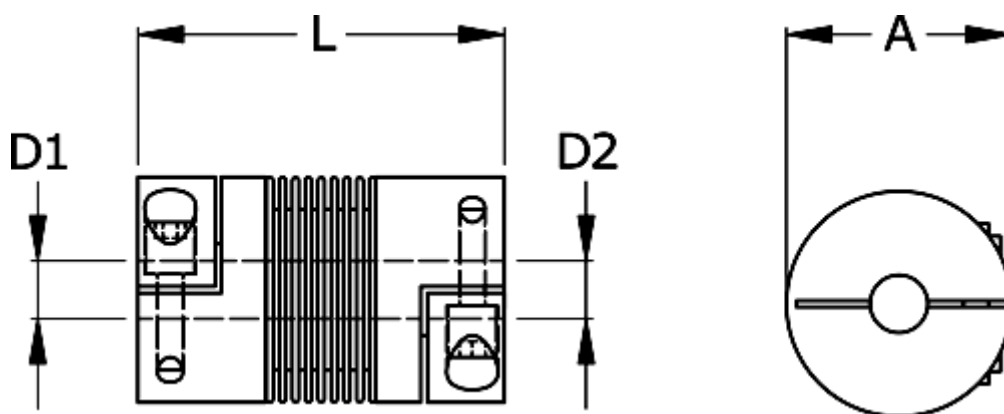

# Data Sheet

Article number: 3330200450501012

Description: Bellow coupling type 2 size45  
Length 50 mm, bore 10/12 mm

## Measures

A	= 32.5
D1	= 10
D2	= 12
L	= 50
Nom. torque NM (Tkn)	= 4.5